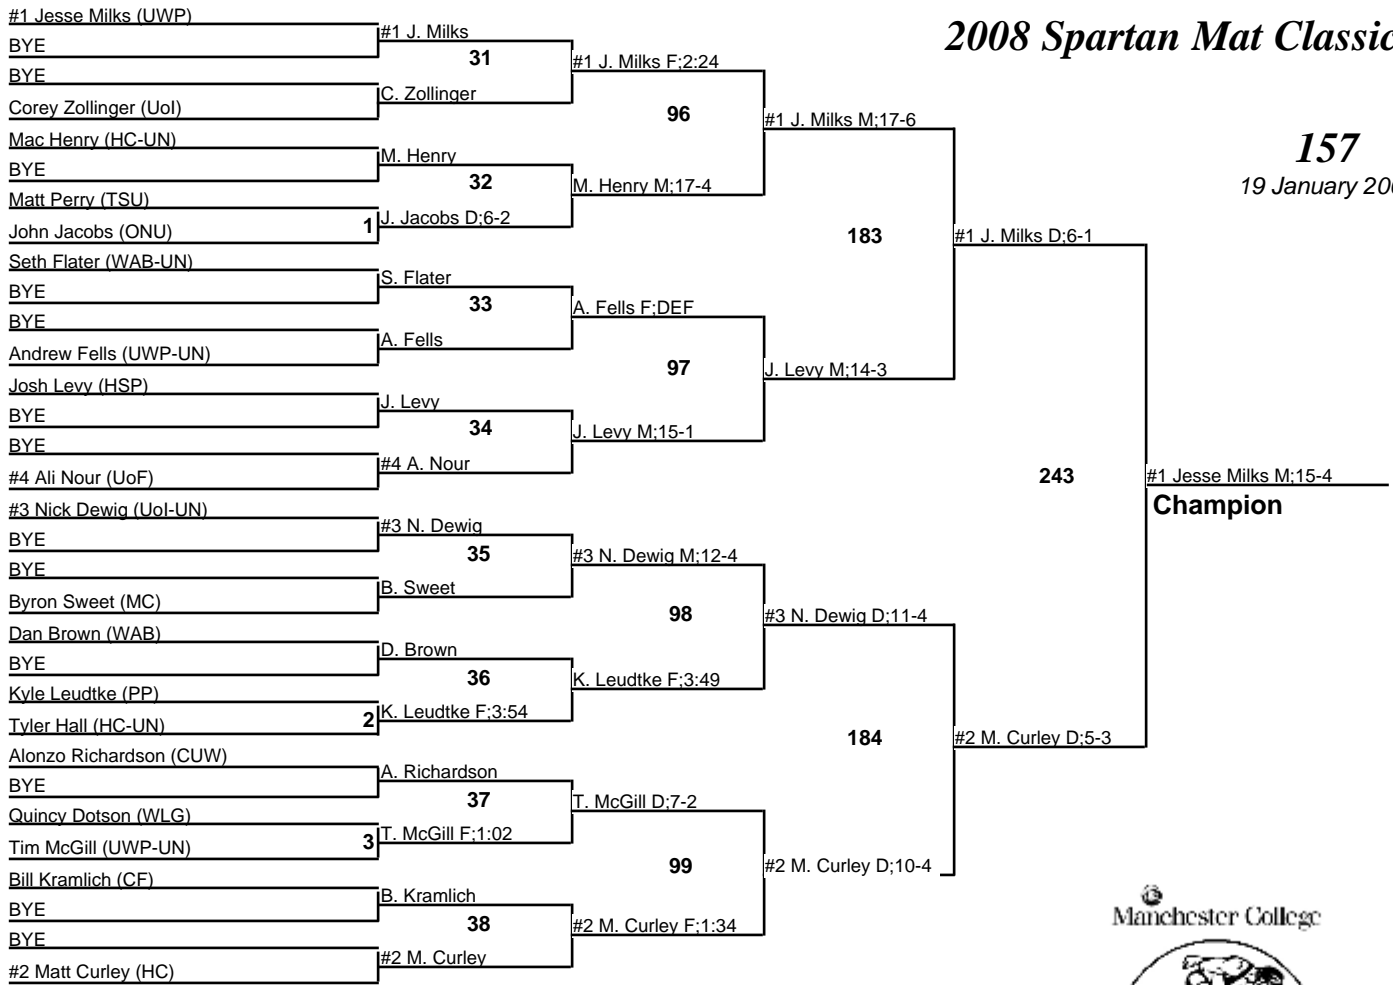

2008 Spartan Mat Classic

157
19 January 2008